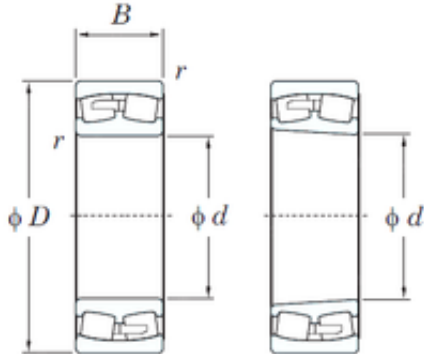

22272RK KOYO Spherical Roller Bearings

22272RK Bearing 2D drawings and 3D CAD models

Bearing No. 22272RK

Size	360x650x170 mm
Bore Diameter	360 mm
Outer Diameter	650 mm
Width	170 mm
d	360 mm
D	650 mm
B	170 mm
C	170 mm
r min.	6 mm
da min.	388 mm
Da max.	622 mm
ra max.	5 mm
Weight	243 Kg
Basic dynamic load rating (C)	3770 kN
Basic static load rating (C0)	5830 kN
(Grease) Lubrication Speed	410 r/min
(Oil) Lubrication Speed	550 r/min
Calculation factor (e)	0,27
Calculation factor (Y0)	2,42
Calculation factor (Y1)	2,47